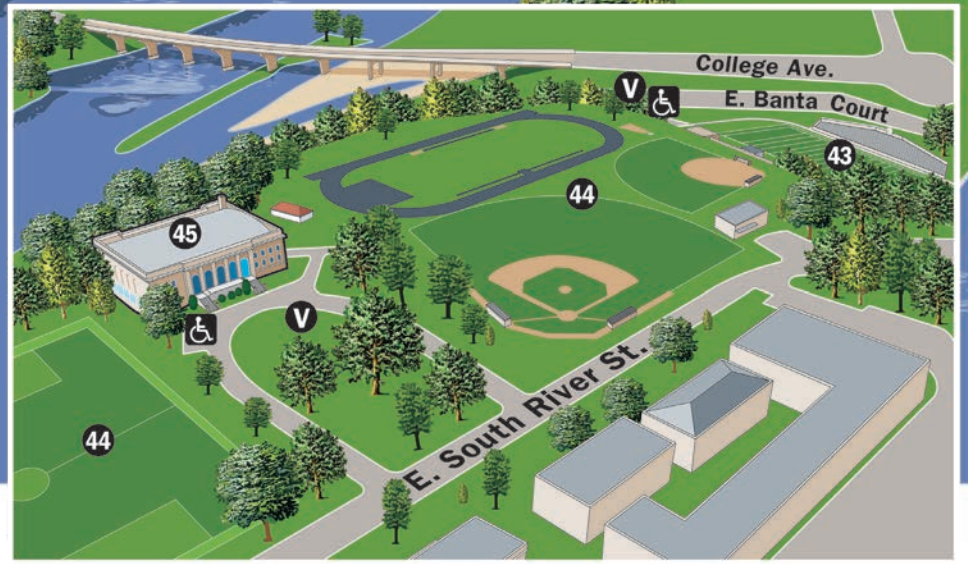

### Lawrence University

1. Main Hall
2. Ormsby Hall
3. Steitz Hall of Science
4. Youngchild Hall of Science
5. Sampson House
6. Buchanan Kiewit Wellness Center
7. Briggs Hall
8. Hiett Hall
9. Tennis Courts
10. Facility Services
11. Colman Hall
12. Lawrence Academy of Music
13. Brokaw Hall
14. Faculty Art Studio
15. Conservatory West Offices
16. Music-Drama Center
17. Shattuck Hall of Music
18. Memorial Chapel
19. Mursell House
20. ABC House
21. President's House
22. Hulbert House
23. Guest House
24. Visiting Faculty Accommodations
25. Student Residences
26. Waterman House
27. Plantz Hall
28. Wilson House
29. Scarff House
30. Kohler Hall
31. Alice G. Chapman Hall
32. Hurvis Center for Film Studies
33. Raymond House
34. Mudd Library
35. Wriston Art Center
36. Memorial Hall
37. Draheim House
38. Sabin House
39. Warch Campus Center
40. Sage Hall
41. International House
42. Trevor Hall
43. Banta Bowl
44. Whiting Field (and Whiting Field West)
45. Alexander Gymnasium
46. Hurvis Crossing
47. Sustainable LU Gardens (SLUG)
48. Riverwalk
49. Gilboy Ring

- FS** Faculty/Staff Parking
- Parking for people with disabilities
- V** Visitor Parking

**Street parking is also available on:**  
 E. Alton Street    E. John Street    Park Avenue  
 South Street    S. Meade Street    Union Street  
 Franklin Street    Washington Street