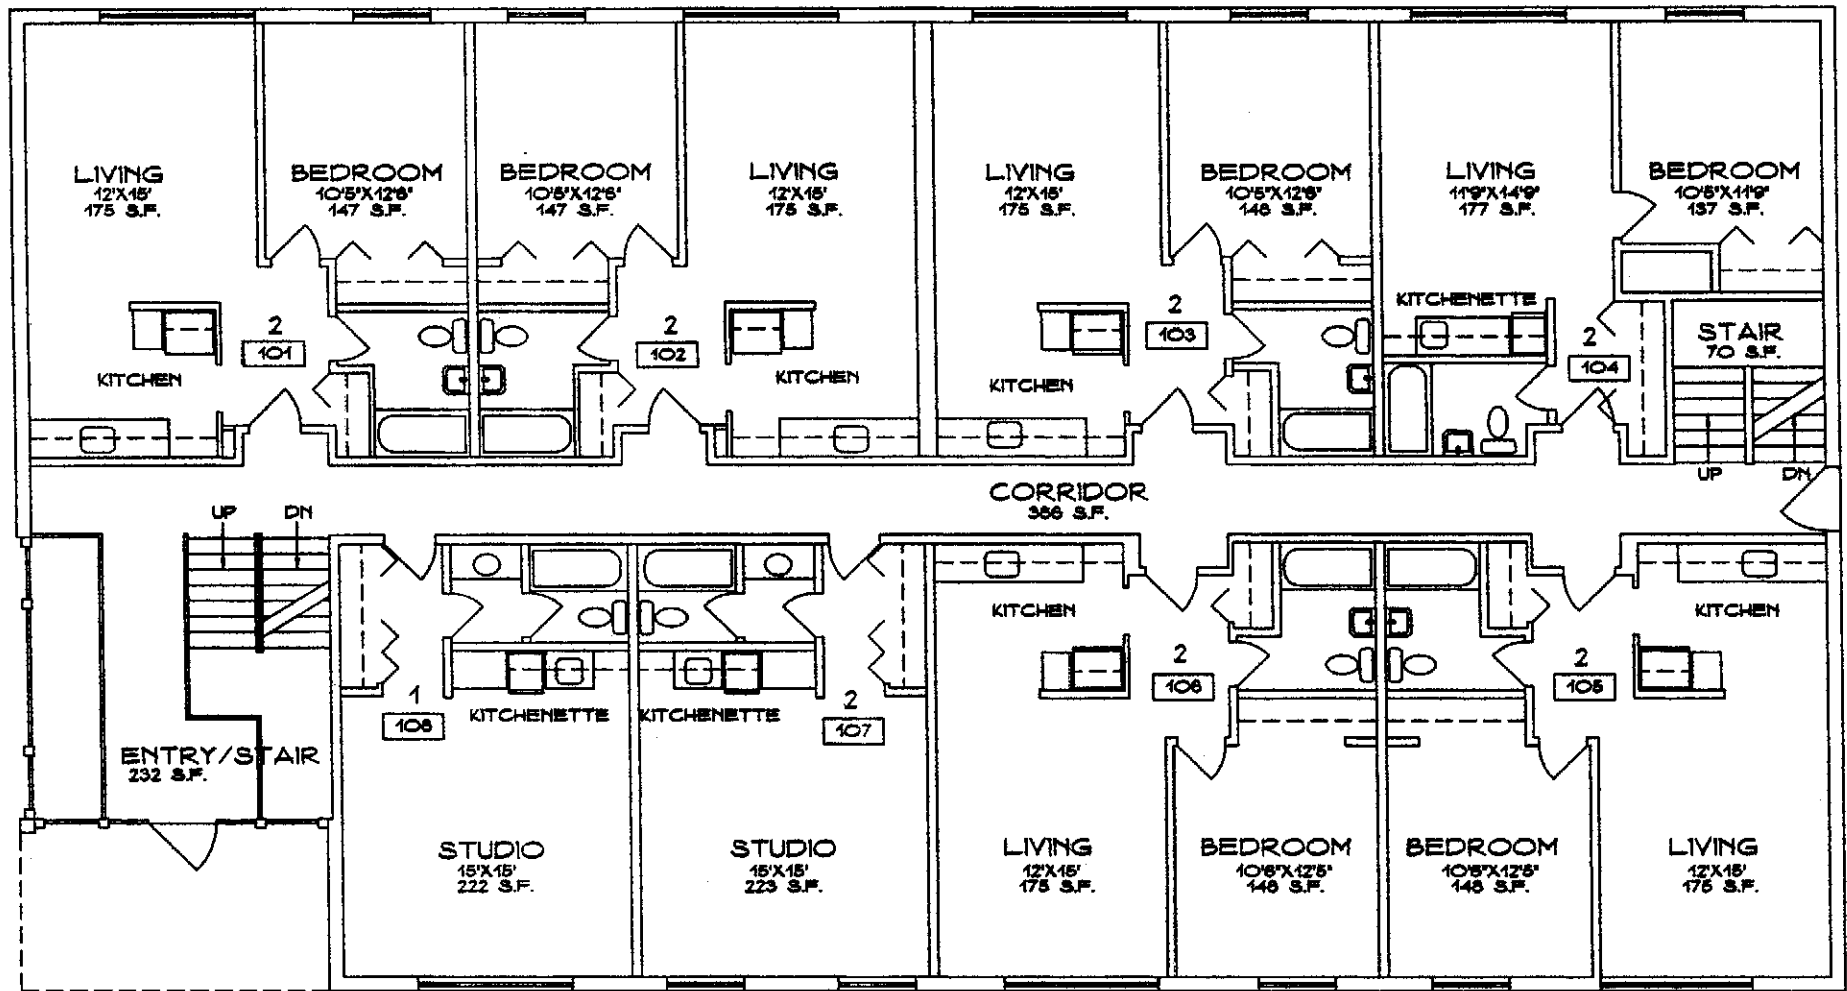

DIMENSIONS ARE APPROXIMATE

BASMENT PLAN
300 MEADE STREET
LAWRENCE UNIVERSITY
SCALE: 1" = 10'

DIMENSIONS ARE APPROXIMATE

FIRST FLOOR
 300 MEADE STREET
 LAWRENCE UNIVERSITY
 SCALE: 1" = 10'

• DIMENSIONS ARE APPROXIMATE

SECOND FLOOR
 300 MEADE STREET
 LAWRENCE UNIVERSITY
 SCALE: 1" = 10'