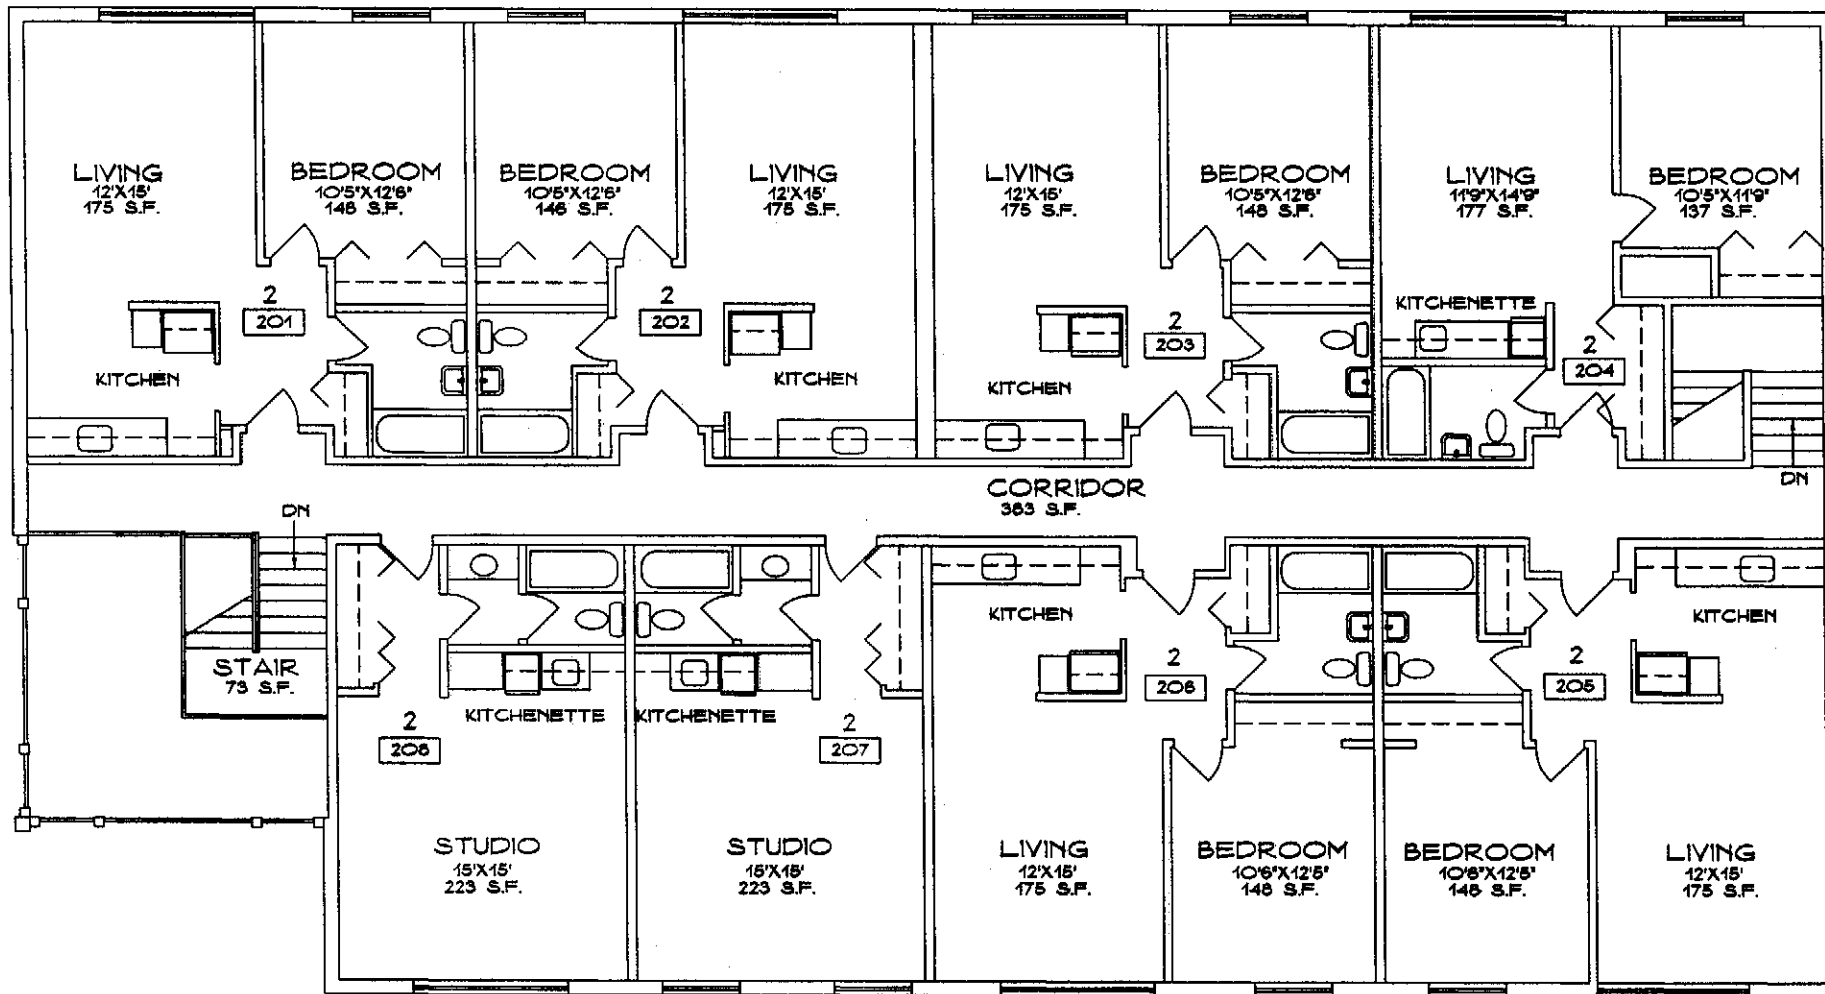

DIMENSIONS ARE APPROXIMATE

BASMENT PLAN
300 MEADE STREET
LAWRENCE UNIVERSITY
SCALE: 1" = 10'

DIMENSIONS ARE APPROXIMATE

FIRST FLOOR
 300 MEADE STREET
 LAWRENCE UNIVERSITY
 SCALE: 1" = 10'

• DIMENSIONS ARE APPROXIMATE

SECOND FLOOR
 300 MEADE STREET
 LAWRENCE UNIVERSITY
 SCALE: 1" = 10'