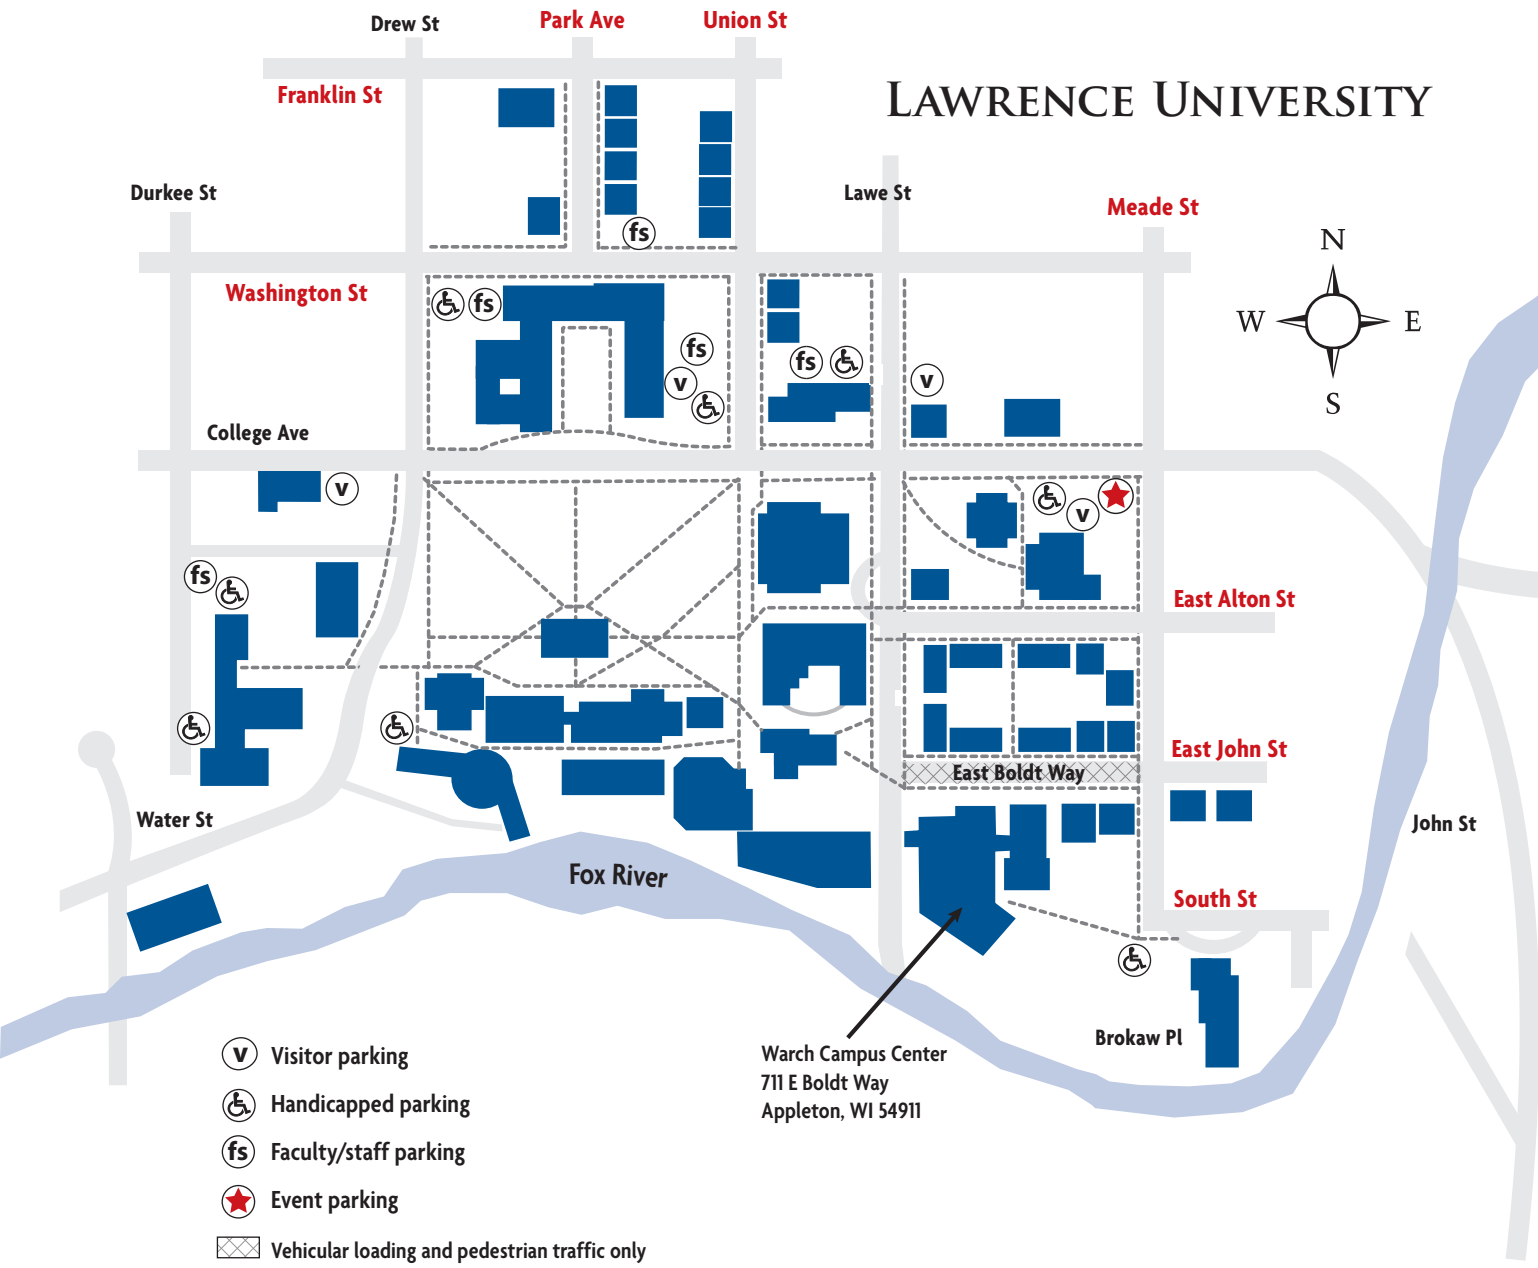

# LAWRENCE UNIVERSITY

- Visitor parking
- Handicapped parking
- Faculty/staff parking
- Event parking
- Vehicular loading and pedestrian traffic only

Street parking is available along **Meade, East Alton, East John, South, Franklin, Washington, Park** and **Union** streets.  
 Private 14person shuttle is available for rent at \$50/hour. The city of Appleton prohibits parking on city streets from 2–5 a.m.