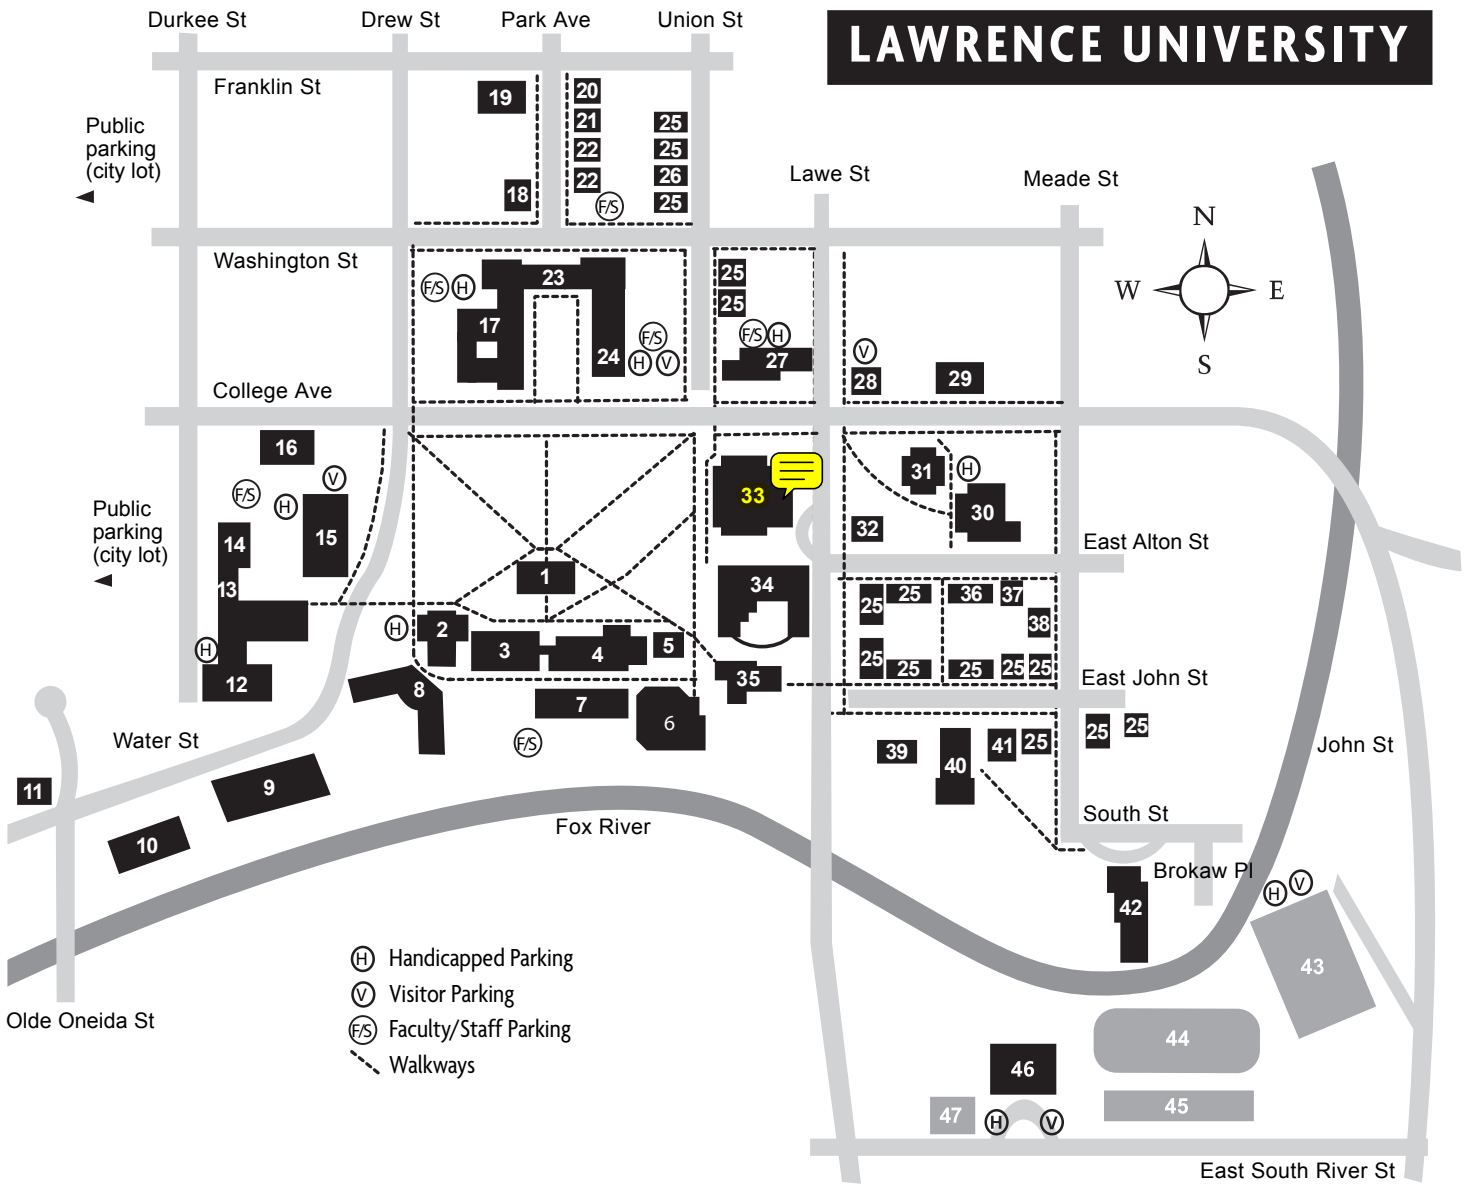

LAWRENCE UNIVERSITY

- (H) Handicapped Parking
- (V) Visitor Parking
- (FS) Faculty/Staff Parking
- - - Walkways

- | | | |
|--|--|---------------------------------|
| 1 Main Hall | 16 Alumni Relations, Physical Plant, and Conservatory Offices West | 31 Kohler Hall |
| 2 Ormsby Hall | 17 Music-Drama Center | 32 Raymond House |
| 3 Science Hall | 18 Mursell House | 33 Seeley G. Mudd Library |
| 4 Youngchild Hall of Science | 19 President's home | 34 Wriston Art Center |
| 5 Sampson House | 20 Guest House | 35 Memorial Union |
| 6 Buchanan Kiewit Center | 21 Alumni House | 36 Draheim House |
| 7 Lucia R. Briggs Hall | 22 Visiting faculty accommodations | 37 Sabin House |
| 8 Hiett Hall | 23 Ruth Harwood Shattuck Hall of Music | 38 Diversity Center |
| 9 Tennis courts | 24 Memorial Chapel | 39 Hulbert House |
| 10 Heating plant | 25 Student residences | 40 Sage Hall |
| 11 Lawrence Academy of Music | 26 Waterman House | 41 International House |
| 12 Colman Hall | 27 Plantz Hall | 42 Trever Hall |
| 13 Landis Health and Counseling Center | 28 Wilson House | 43 Banta Bowl |
| 14 Landis-Peabody building | 29 Scarff House | 44 Whiting Field |
| 15 Brokaw Hall | 30 Jason Downer Commons | 45 Baseball and softball fields |
| | | 46 Alexander Gymnasium |
| | | 47 Soccer field |